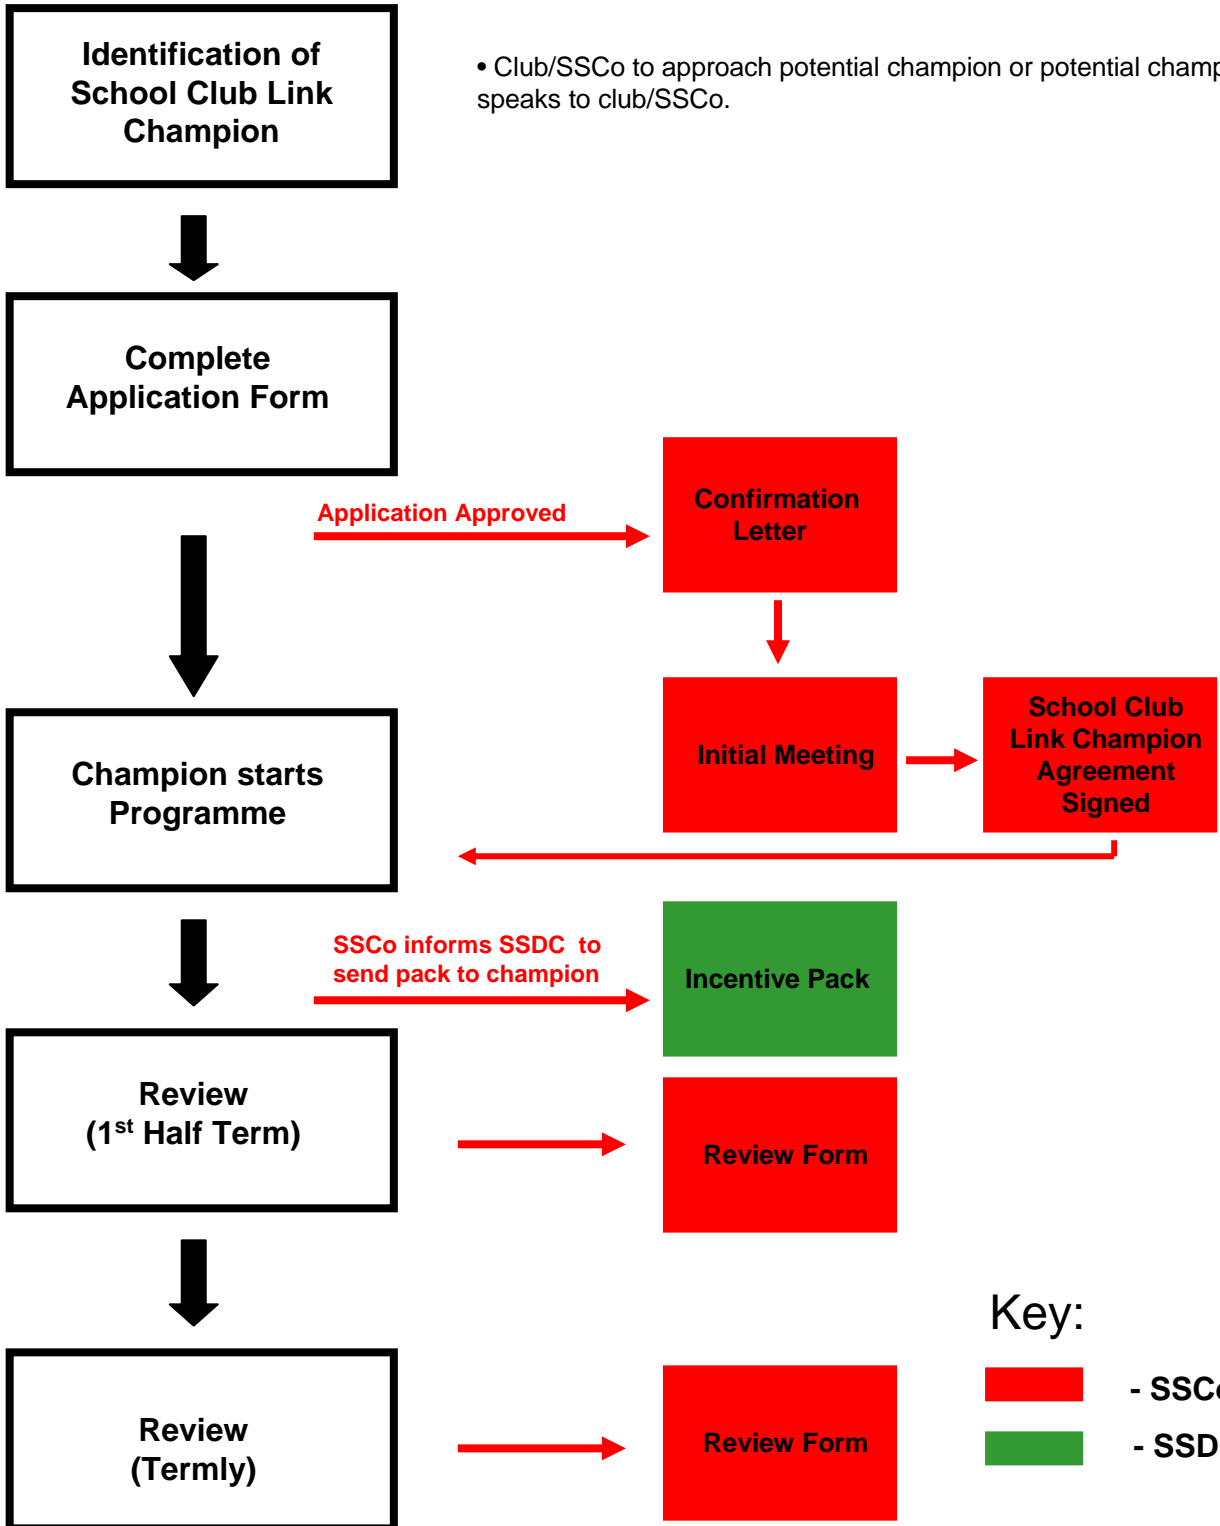

School-Club Link Champion Flow Chart Process

SOUTH EAST SOMERSET

PARTNERSHIP

'Working in partnership to support the development of links between schools and clubs'

- Club/SSCo to approach potential champion or potential champion speaks to club/SSCo.

Key:

- SSSCo
- SSDC